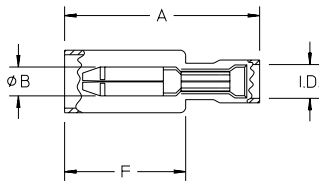

Fully Insulated Nylon Male Bullet Connectors

Cat. No.	Wire Range	Ins. Color	øB Bullet Dia.	Dimensions			Dist. Bagged Qty.	Bulk† Ctn. Qty.
				A	F	I.D.		
TNF18-4MB	22-18	Red	.156	1.061	.625	.156	50	1,000
TNF14-4MB	16-14	Blue	.156	1.061	.625	.178	50	1,000

†For Bulk Quantities, add "-1" to Catalog Number i.e. TNF18-4MB-1.