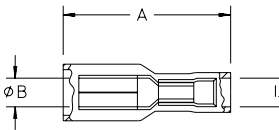

Fully Insulated Vinyl Female Bullet Connectors – 4mm (.156")

Cat. No.	Wire Range	Ins. Color	øB Bullet Dia.	Dimensions		Dist. Bagged Qty.	Bulk† Ctn. Qty.
				A	I.D.		
TVF18-4FB	22-18	Red	.150	.915	.157	50	1,000
TVF14-4FB	16-14	Blue	.150	.940	.187	50	1,000

†For Bulk Quantities, add "-1" to Catalog Number i.e. TVF18-4FB-1.