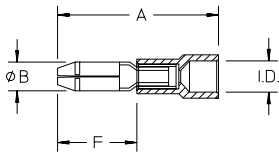

## Bullet Connectors

### Vinyl Insulated Male Bullet Connectors – 4mm (.156")

Cat. No.	Wire Range	Ins. Color	øB Bullet Dia.	Dimensions			Dist. Bagged Qty.	Bulk† Ctn. Qty.
				A	F	I.D.		
TV18-4MB	22-18	Red	.156	.874	.433	.170	50	1,000
TV14-4MB	16-14	Blue	.156	.874	.433	.176	50	1,000