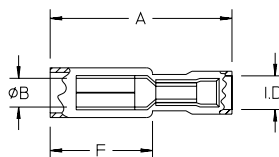

Fully Insulated Nylon Female Bullet Connectors

Cat. No.	Wire Range	Ins. Color	øB Bullet Dia.	Dimensions			Dist. Bagged Qty.	Bulk† Ctn. Qty.
				A	F	I.D.		
TNF18-4FB	22-18	Red	.156	1.000	.560	.156	50	1,000
TNF14-4FB	16-14	Blue	.156	1.000	.560	.178	50	1,000

†For Bulk Quantities, add "-1" to Catalog Number i.e. TNF18-4FB-1.

Thomas&Betts